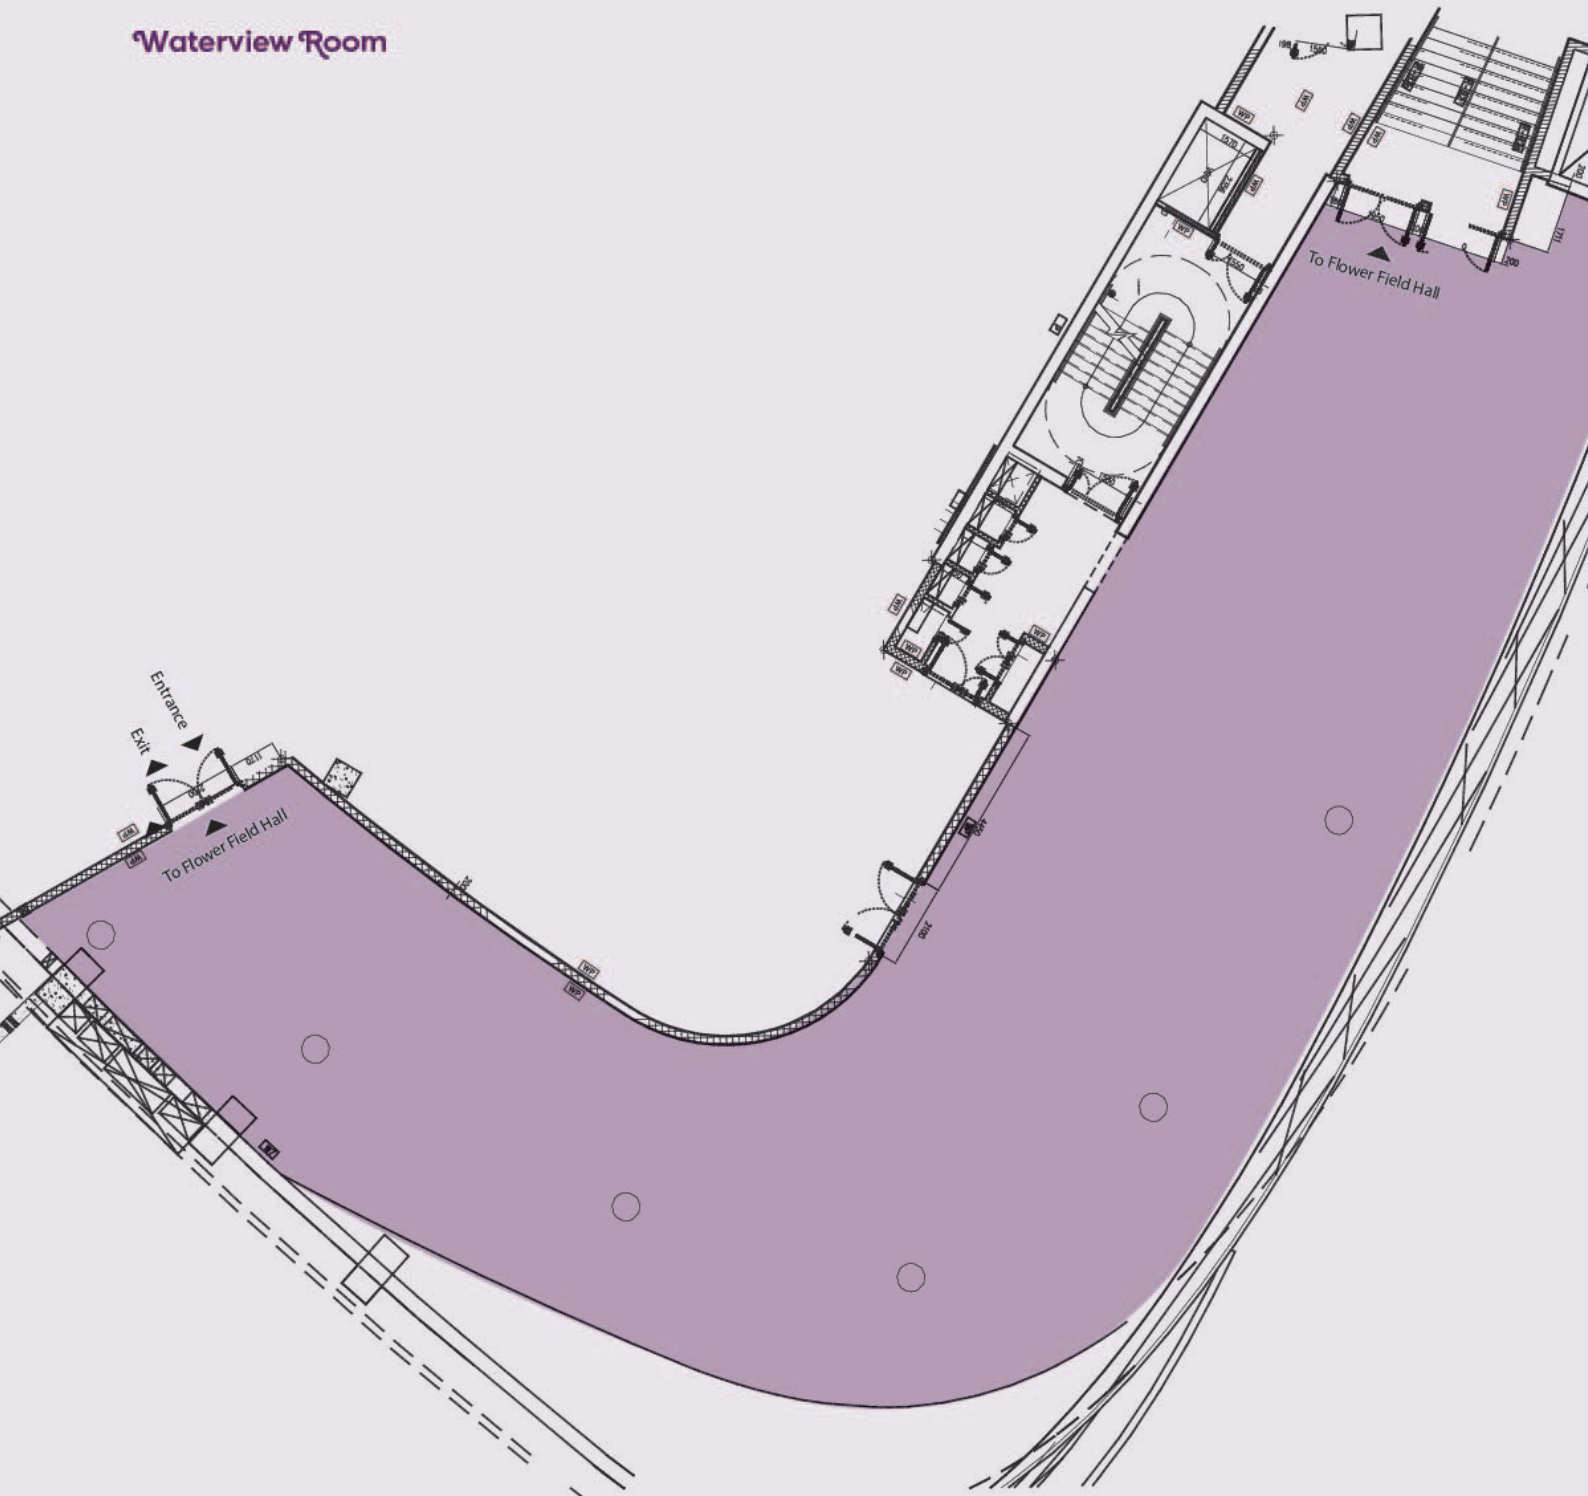

# Waterview Room

Be enthralled by the Marina Bay waterfront view and Bay East Garden while enjoying precious moments. The Waterview Room can be used as a standalone room for private events or to complement events taking place in the Flower Field Hall as both venues are adjoining.

## Waterview Room

### Size

- 600 square metres