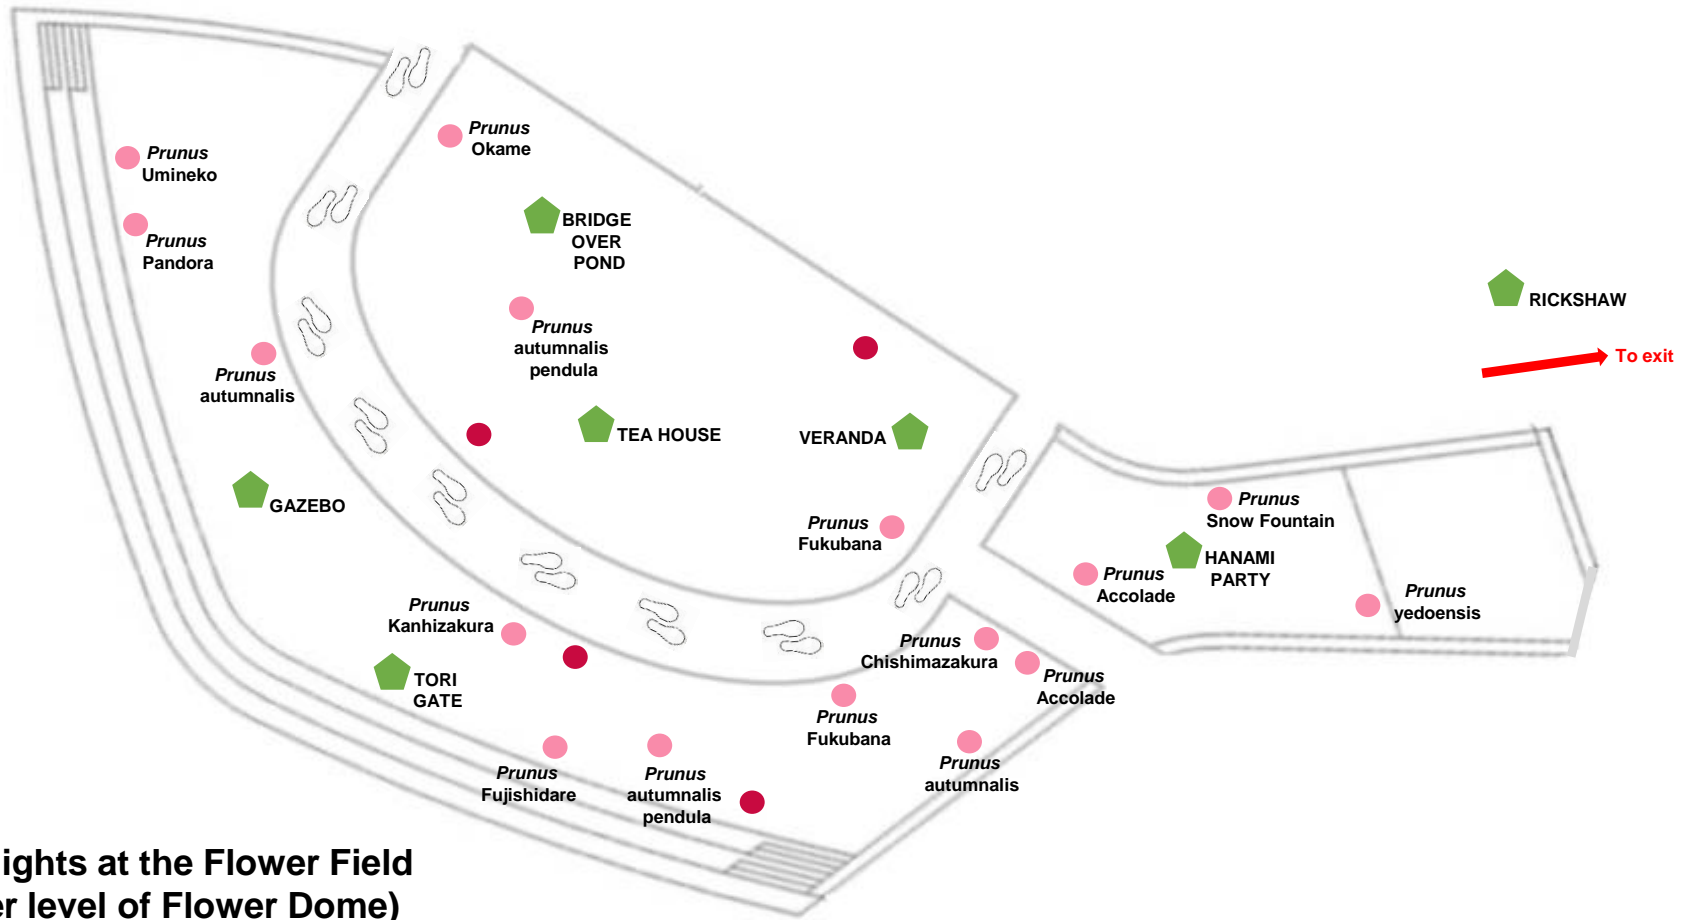

Highlights of Flower Dome (upper level)

-  Japanese-themed element
-  Cherry blossom tree
-  Peach blossom tree

Highlights at the Flower Field (lower level of Flower Dome)

-  Japanese-themed element
-  Cherry blossom tree
-  Peach blossom tree
-  Blossom tree-lined pathway