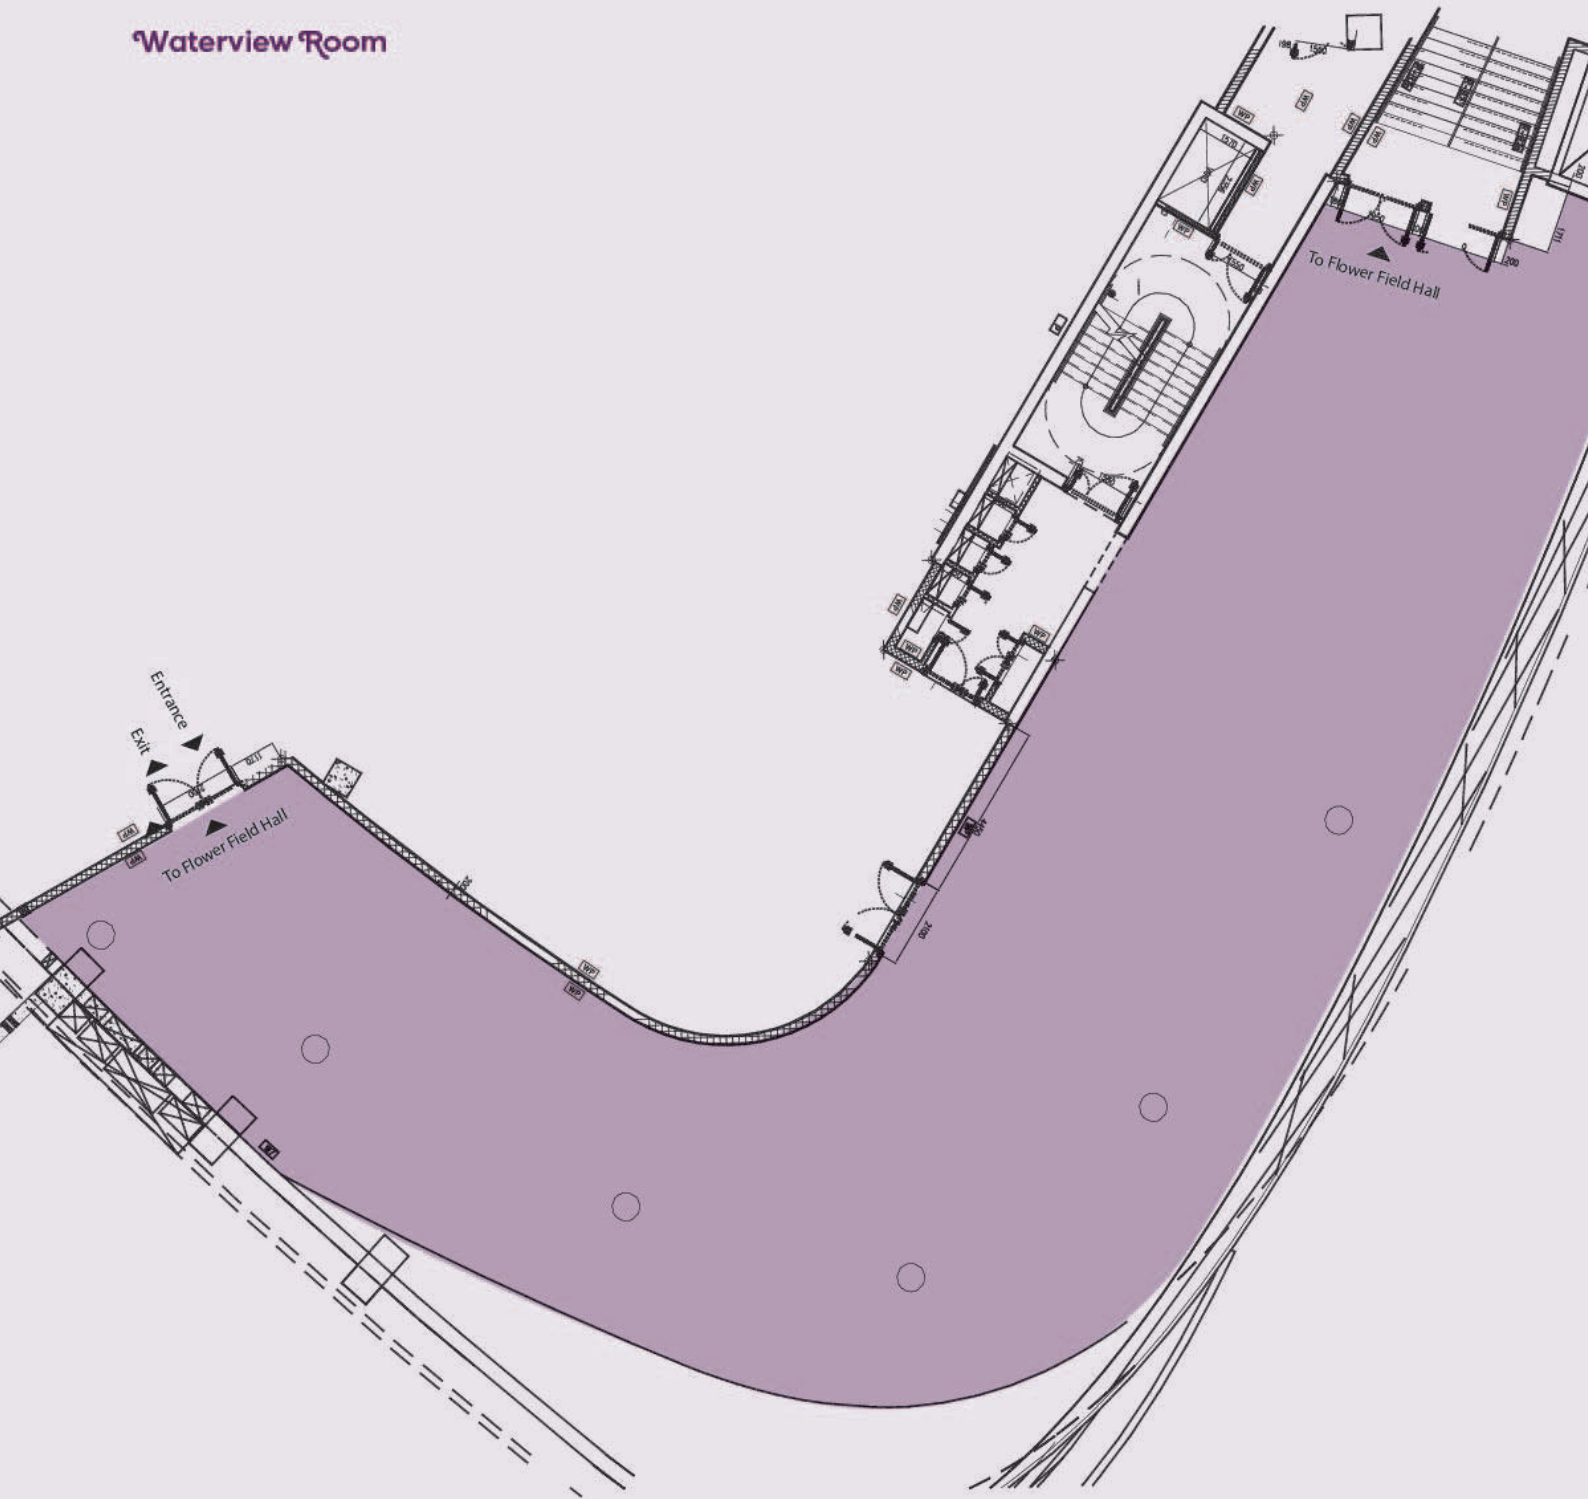

# Waterview Room

Be enthralled by the Marina Bay waterfront view and Bay East Garden while enjoying precious moments. The Waterview Room can be used as a standalone room for private events or to complement events taking place in the Flower Field Hall as both venues are adjoining.

## Waterview Room

### Size

- 600 square metres