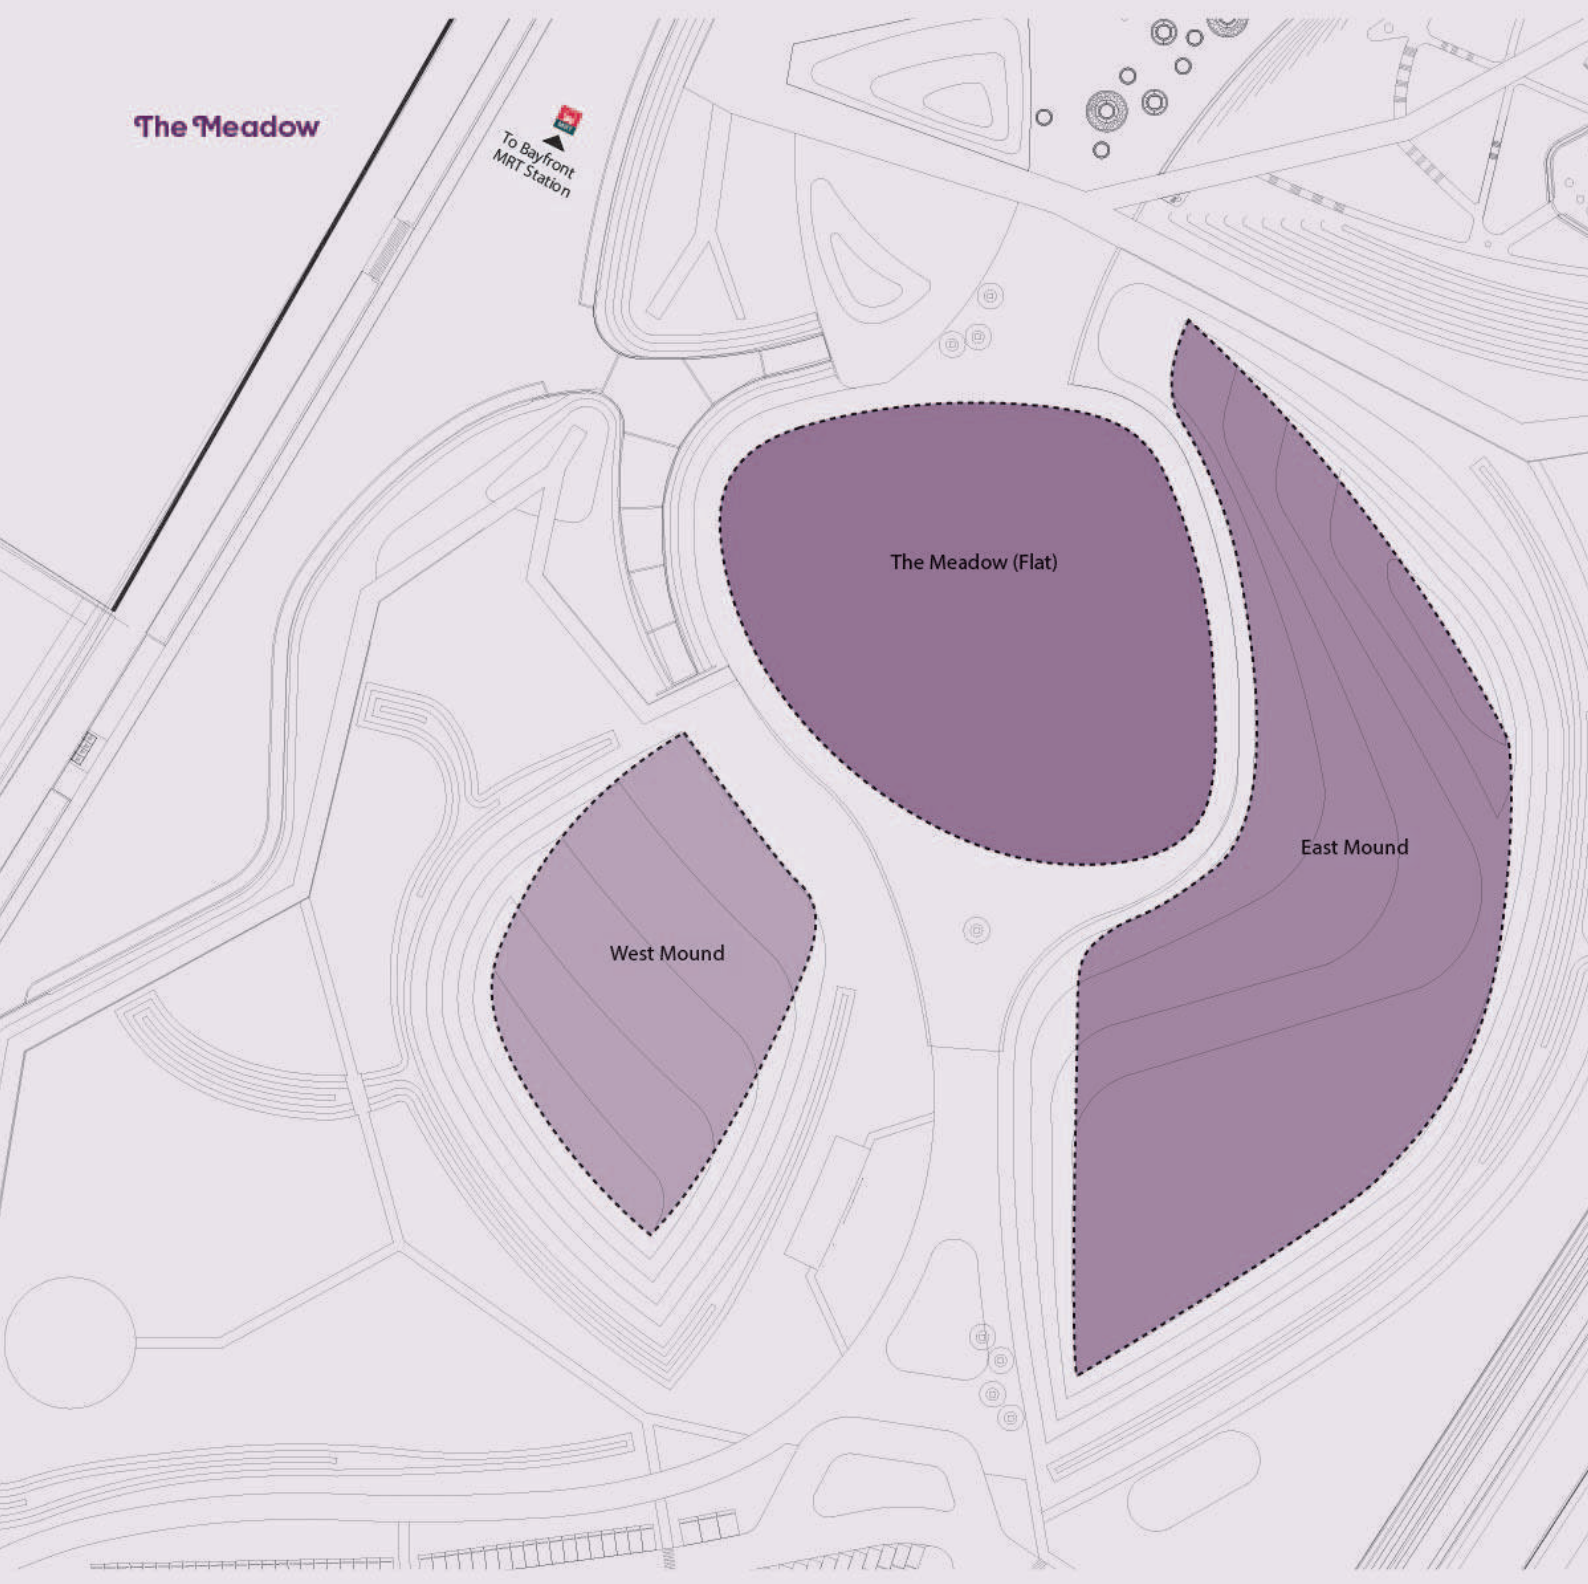

The Meadow

The Meadow is Singapore's largest outdoor garden event space – it boasts a standing capacity of up to 30,000 people. The panoramic view of the iconic Conservatories, Supertrees and Singapore's downtown cityscape provides a stunning backdrop for mega events and nights to remember.

Suitable for

- Concerts
- Festivals and Carnivals
- Incentive Dinners
- Mass Community Events
- Product Launches
- Special-themed Events
- Sports-themed Events

Transport / Access

- Chauffeur-driven Garden Cruisers can be pre-arranged to ferry guests to the venue
- Nearest carpark is The Meadow Carpark with 285 carpark lots
- About a 3-minute walk from The Meadow Carpark
- About a 5-minute walk from Bayfront MRT Station

The Meadow

To Bayfront
MRT Station

LOCATION

Size

• 22,000 square metres

Facilities

- Eastern and western lawns for sitting
- Nearby power distribution boxes for power consumption
- Designated access for service vehicles