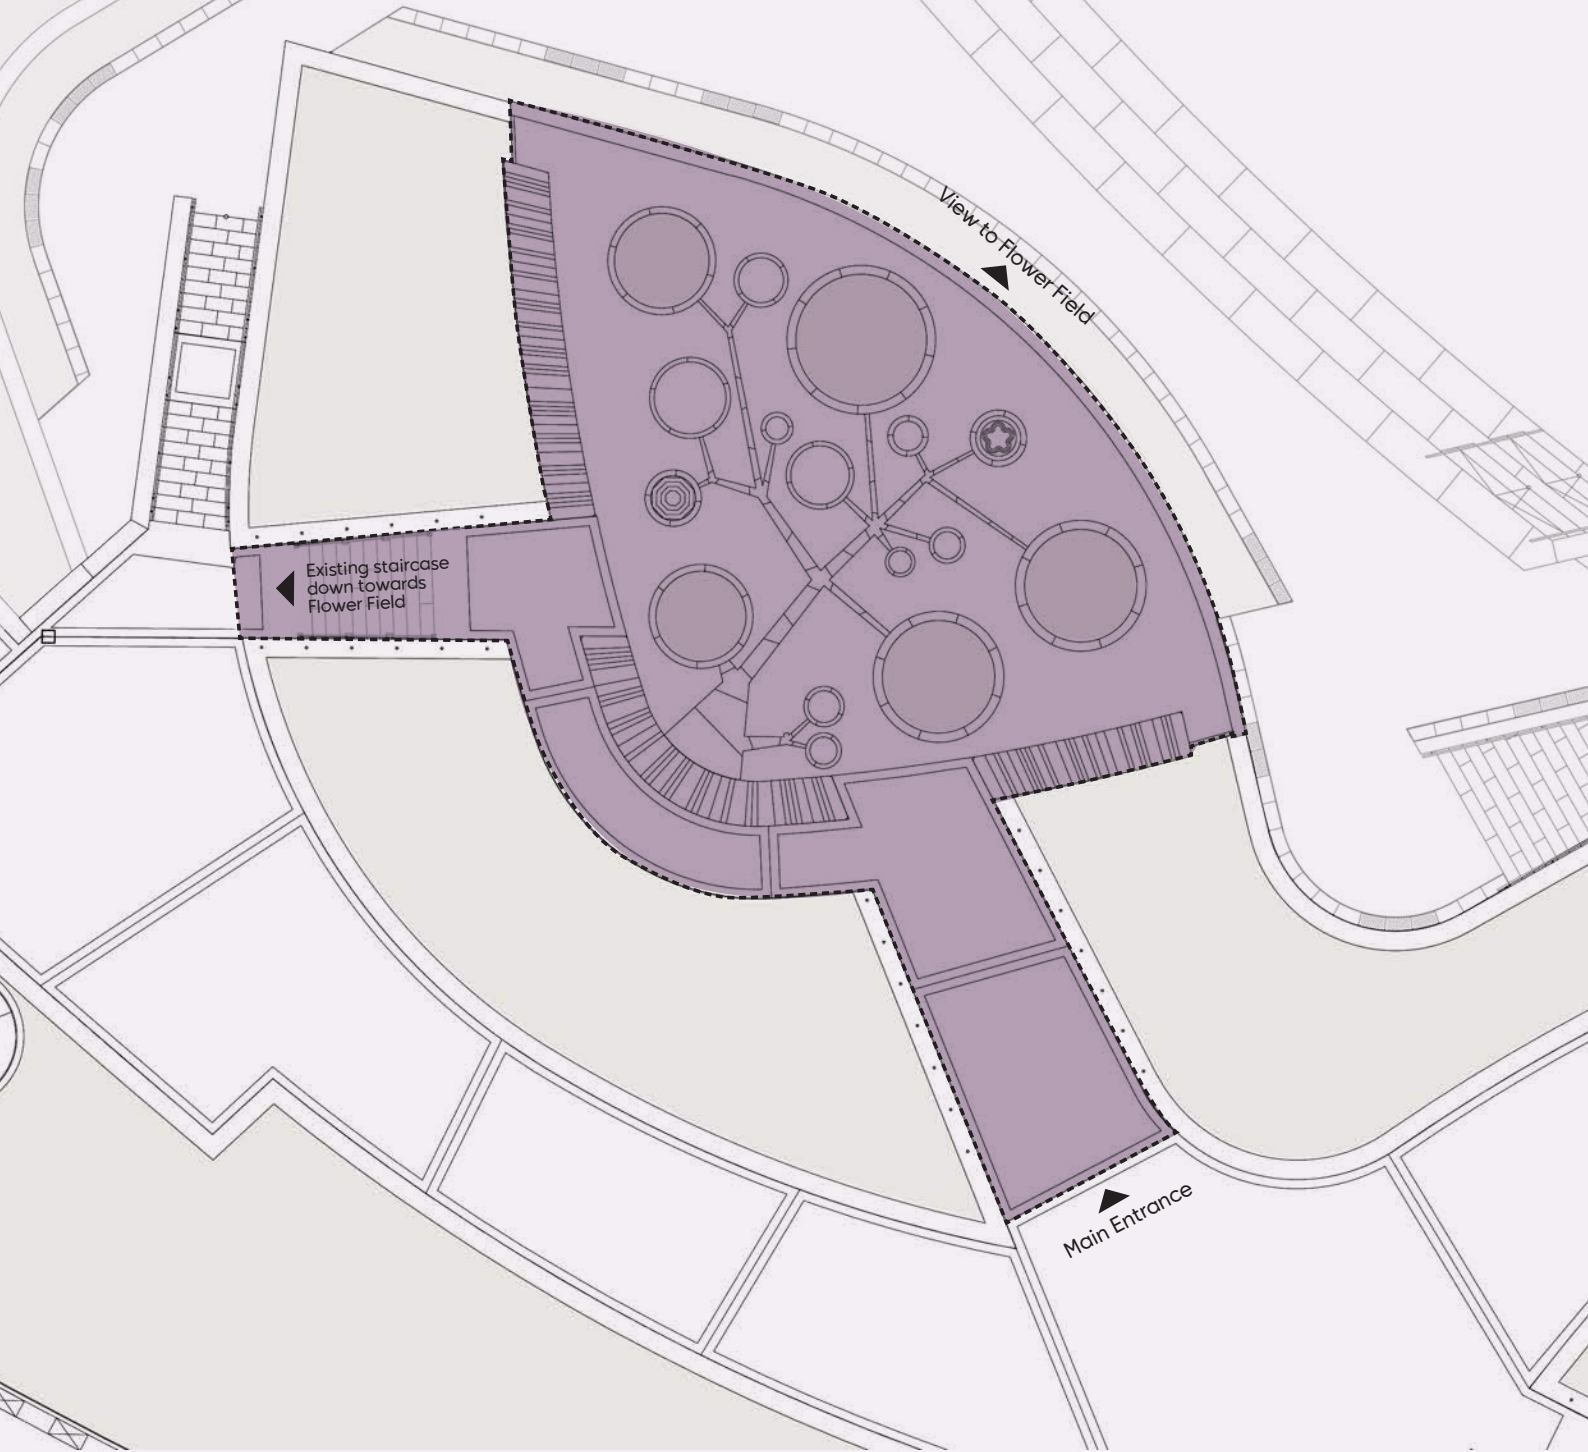

# South American Garden

South American Garden offers an intimate garden setting for your wedding solemnisation under the canopy of the large Chilean Wine Palms, as it overlooks the colourful floral display at the Flower Field. Set within Flower Dome - a world of perpetual spring - South American Garden makes an ideal venue to show your everlasting affection.

## Transport / Access

- Nearest carpark is Main Entrance Basement Carpark with 420 carpark lots
- About a 5-minute walk from the Visitor Centre, Coach Bay and Main Entrance Basement Carpark
- About a 15-minute walk from Bayfront MRT Station
- About 5-minute ride via Shuttle Service from Bayfront Plaza

## LOCATION

## Size

• 250 square metres