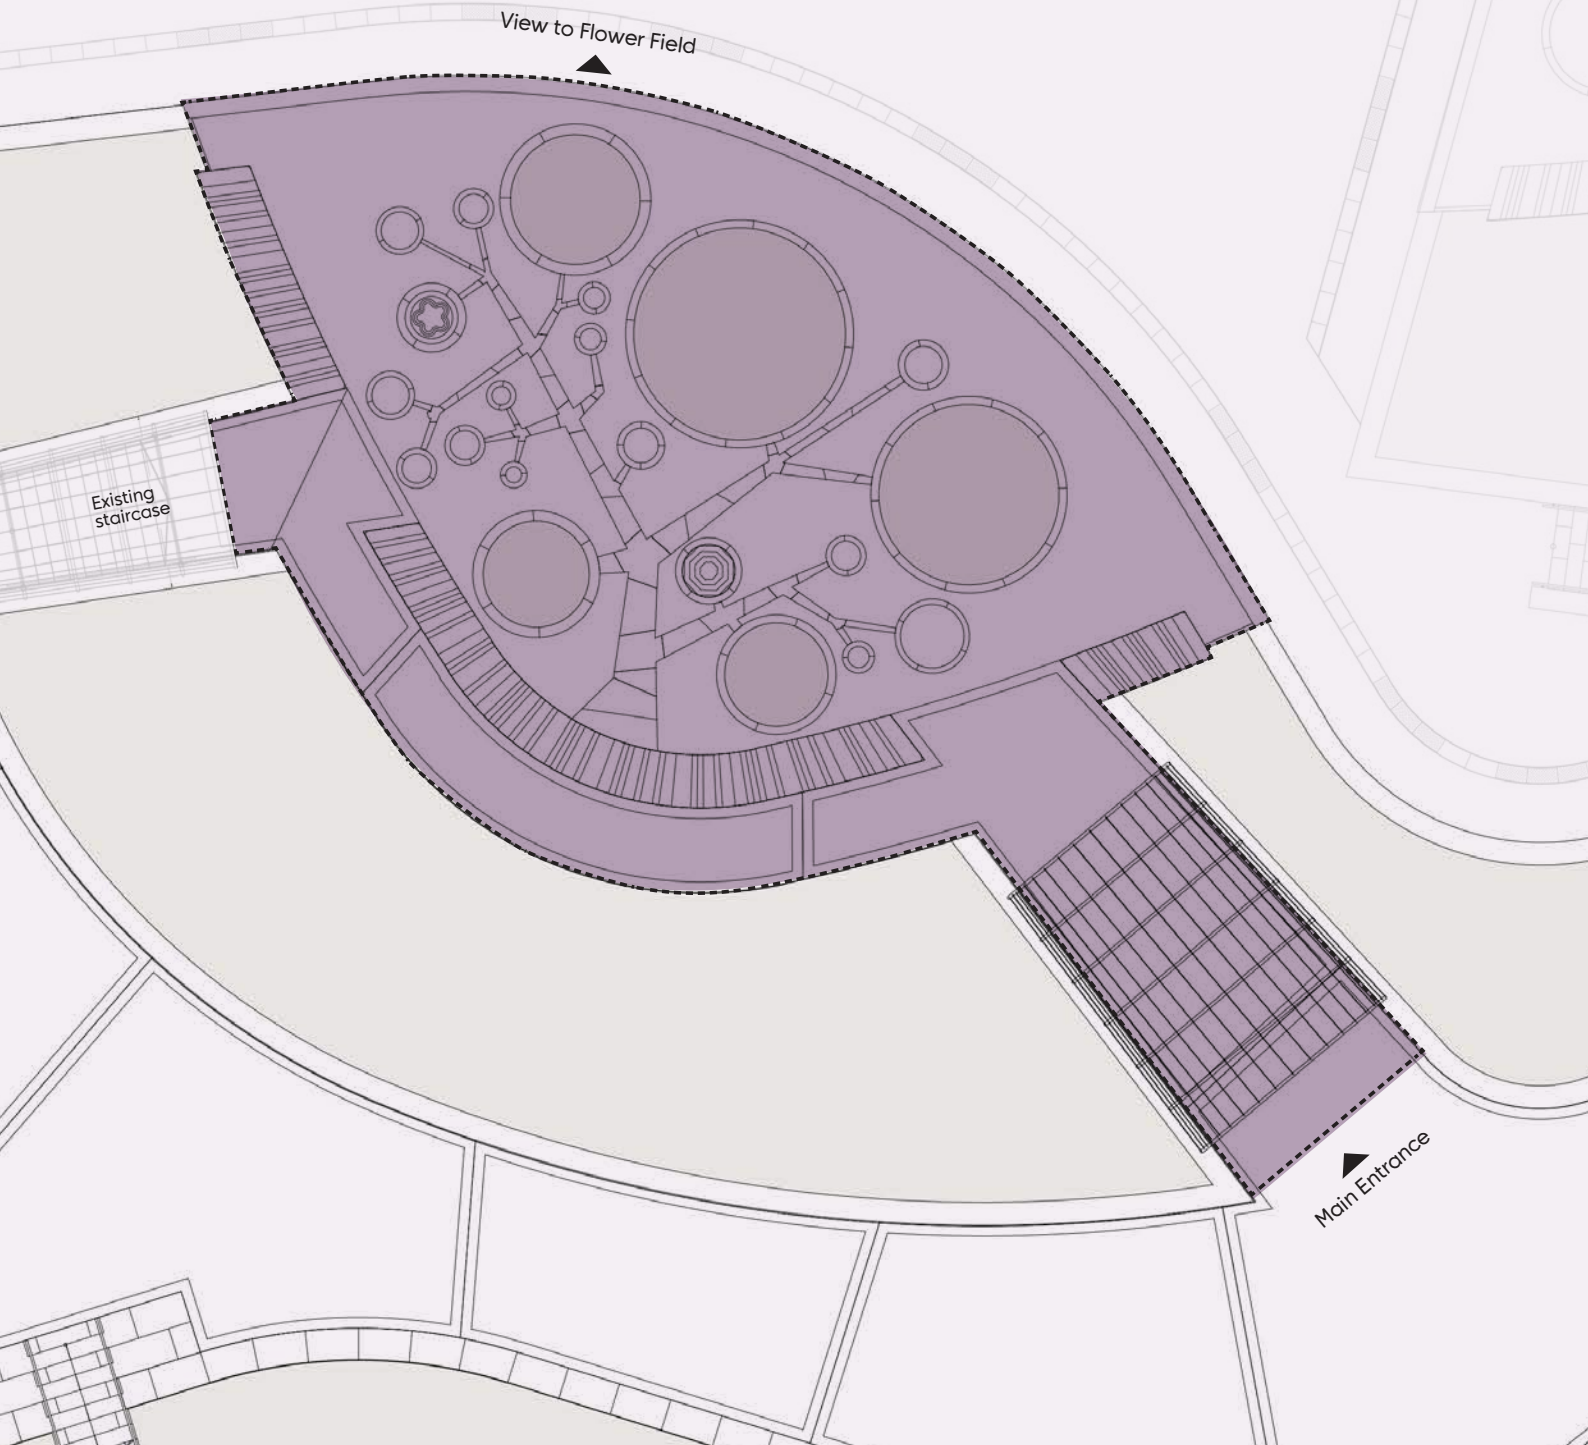

# Mediterranean Garden

Housed in Flower Dome, the world's largest glass greenhouse as listed in the 2015 Guinness World Records, Mediterranean Garden offers a romantic setting for your wedding. Be transported to a scene right out of a fairy tale with the trellis archway and elegant Canary Island Date Palms, amidst native Mediterranean plants.

## Transport / Access

- Nearest carpark is Main Entrance Basement Carpark with 420 carpark lots
- About a 5-minute walk from the Visitor Centre, Coach Bay and Main Entrance Basement Carpark
- About a 15-minute walk from Bayfront MRT Station
- About 5-minute ride via Shuttle Service from Bayfront Plaza

### LOCATION

### Size

• 248 square metres