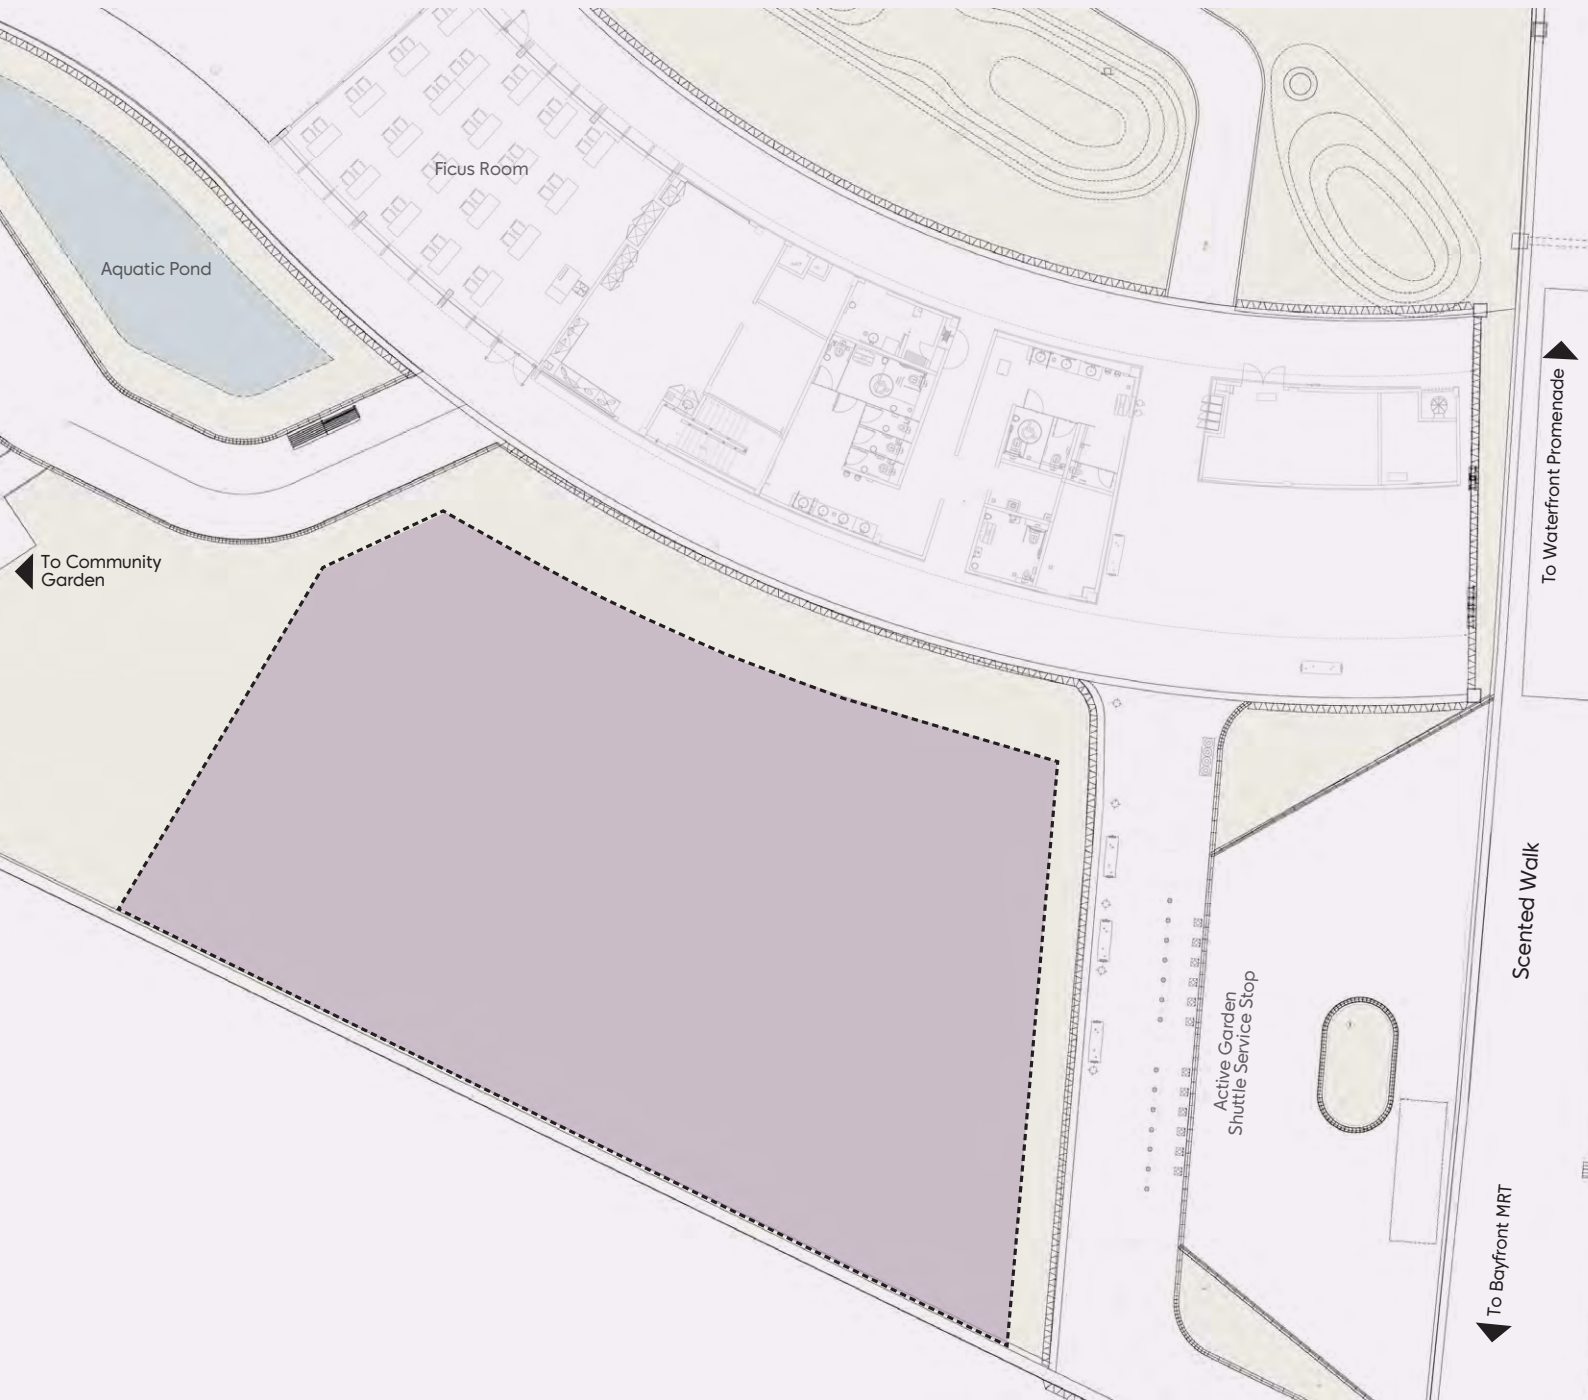

Active Garden Lawn

Located in Active Garden, the Active Garden lawn is a lush open space, making it suitable for outdoor events. This venue has the Marina Bay Sands and the Singapore Flyer in the background.

Suitable for

- Cocktail Receptions
- Family Days
- Product Launches
- Special-themed Events
- Team Building Events
- Weddings

Transport / Access

- About a 10-minute walk from Bayfront Plaza Carpark
- About a 5-minute walk from Bayfront MRT Station
- About a 10-minute walk from Cloud Forest, Flower Dome and Main Entrance Basement Car Park
- About a 3-minute ride via Shuttle Service from Bayfront Plaza

Active Garden Lawn

LOCATION

Size

- 765 square metres

Facilities

- Power distribution boxes for power consumption