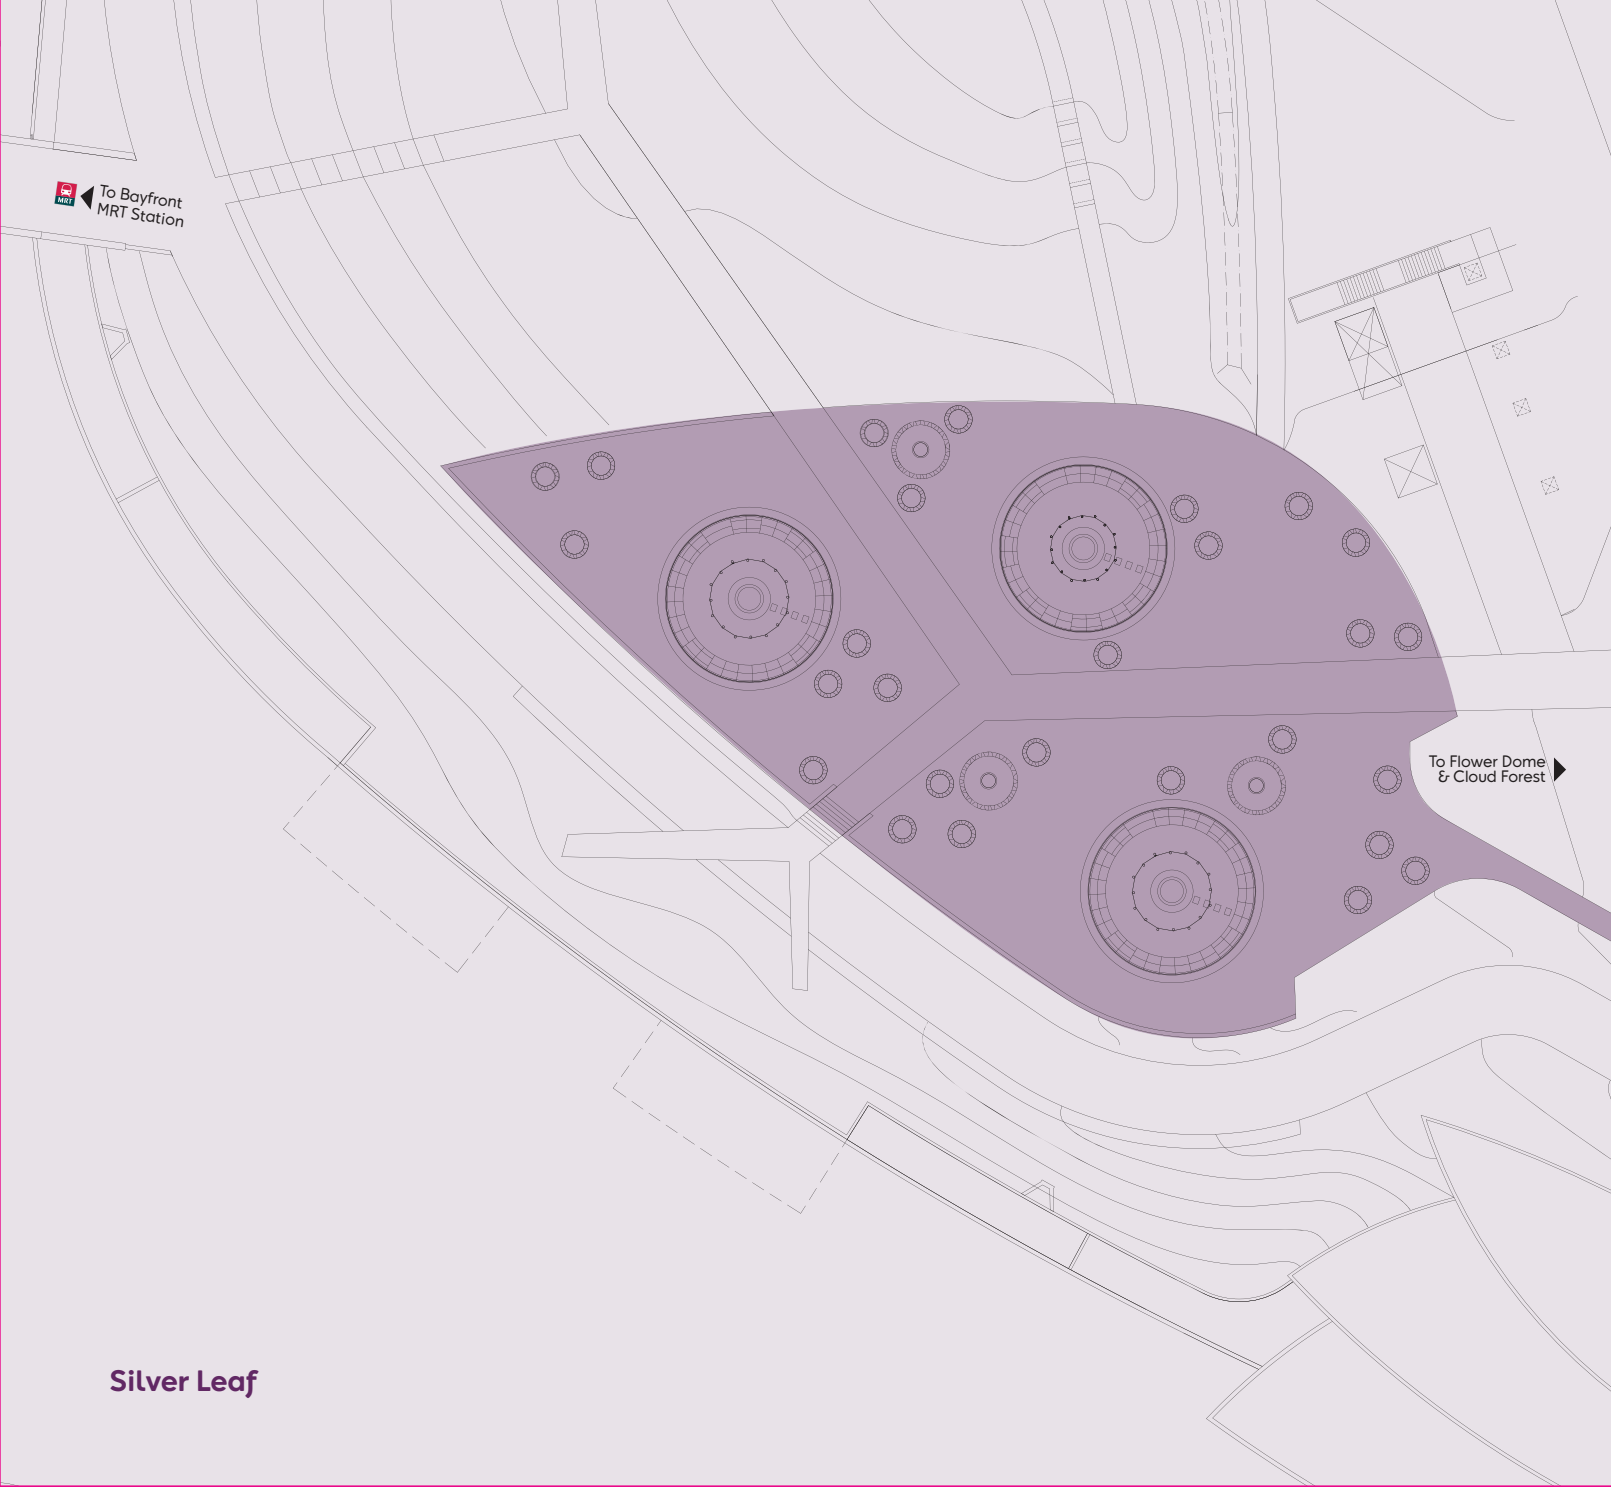

Silver Leaf

Under the canopy of silver-hued Supertrees and overlooking the Dragonfly Lake, Silver Leaf offers an intimate setting for private and exclusive events. The scenic garden setting yields countless picture-perfect moments, with the iconic Flower Dome and Marina Bay skyline in the background.

Suitable for

- Exclusive Cocktail Receptions and Dinners
- Outdoor Weddings and Solemnisations
- Product Launches
- Special-themed Events

Transport/Access

- Chauffeur-driven Garden Cruisers can be pre-arranged to ferry guests to the venue.
- Nearest carpark is Main Gate Basement Carpark with 407 carpark lots.
- About a 10-minute walk from the Visitor Centre, Coach Bay and Main Gate Basement Carpark.
- About a 5-minute walk from Bayfront MRT Station.

LOCATION

Size

- 600 square metres

Capacity

- Up to 500 guests (standing)
- Up to 200 guests (theatre seating)
- Up to 320 guests (sit-down dinner)

Facilities

- Nearby power distribution boxes for power consumption.
- Designated access for service vehicles.

Silver Leaf